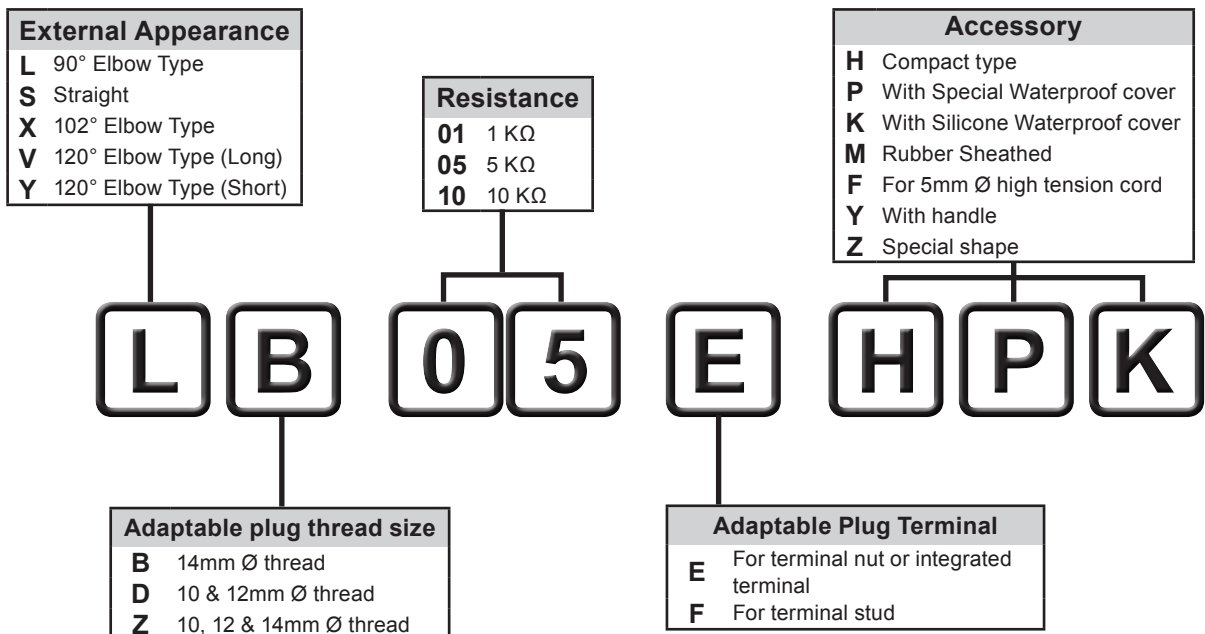

Coil-On-Plug or Pencil Coil

Rail Coil

WIRE SETS & COIL-ON-PLUG BOOTS

RESISTOR COVERS

1. Body
2. Connector
3. Resistor element
4. Fixing screw
5. Waterproof cover
6. Waterproof cover

Ignition Coil / Bobine D'Allumage / Bobina de Encendido