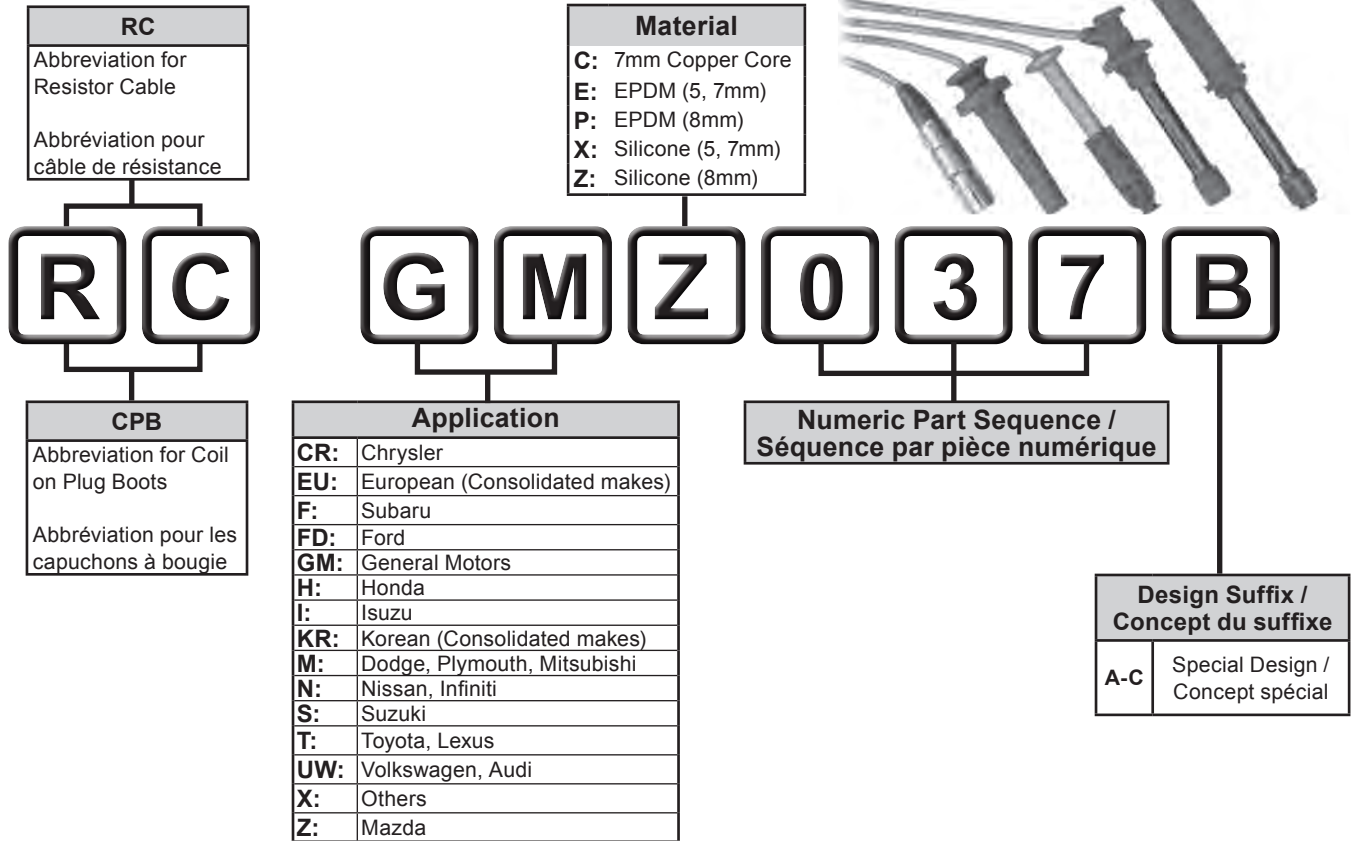

WIRE SETS & COIL-ON-PLUG BOOTS